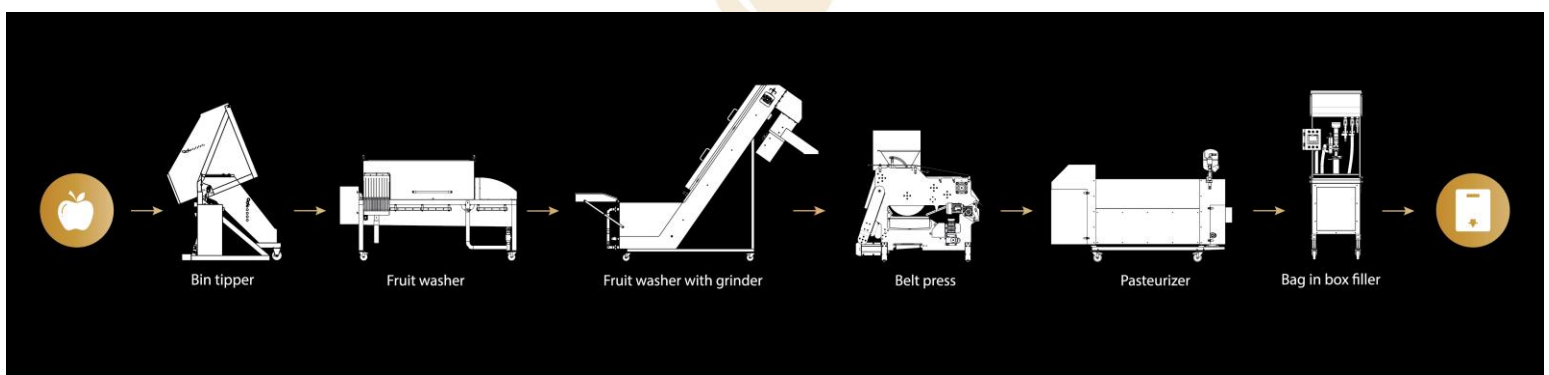

ProFruit Machinery™ is a family-based company that started with a father and son and their shared desire to offer more fruit, berry and vegetable processing possibilities for both leaders of their market and businesses that aspire to become such one day.

For almost 10 years we have been working with various fruit, berry and vegetable processing equipment in our juice production-based company “Savos sultys”. This way we have tried and tested the equipment from almost all producers in the market including it’s leaders. We have gained an extensive experience working with all the equipment parts of the processing lines, we constantly communicate with other producers and users of this equipment and for these reasons we truly understand what the effective work in fruit, berry and vegetable processing field requires.

Our core values are reliability, the highest quality and comprehensive assistance to the client in all matters. These values are also supported by the fact that our team consists of true professionals who have been working in a food processing equipment industry for more than 20 years and are capable of ensuring all the best engineering solutions.